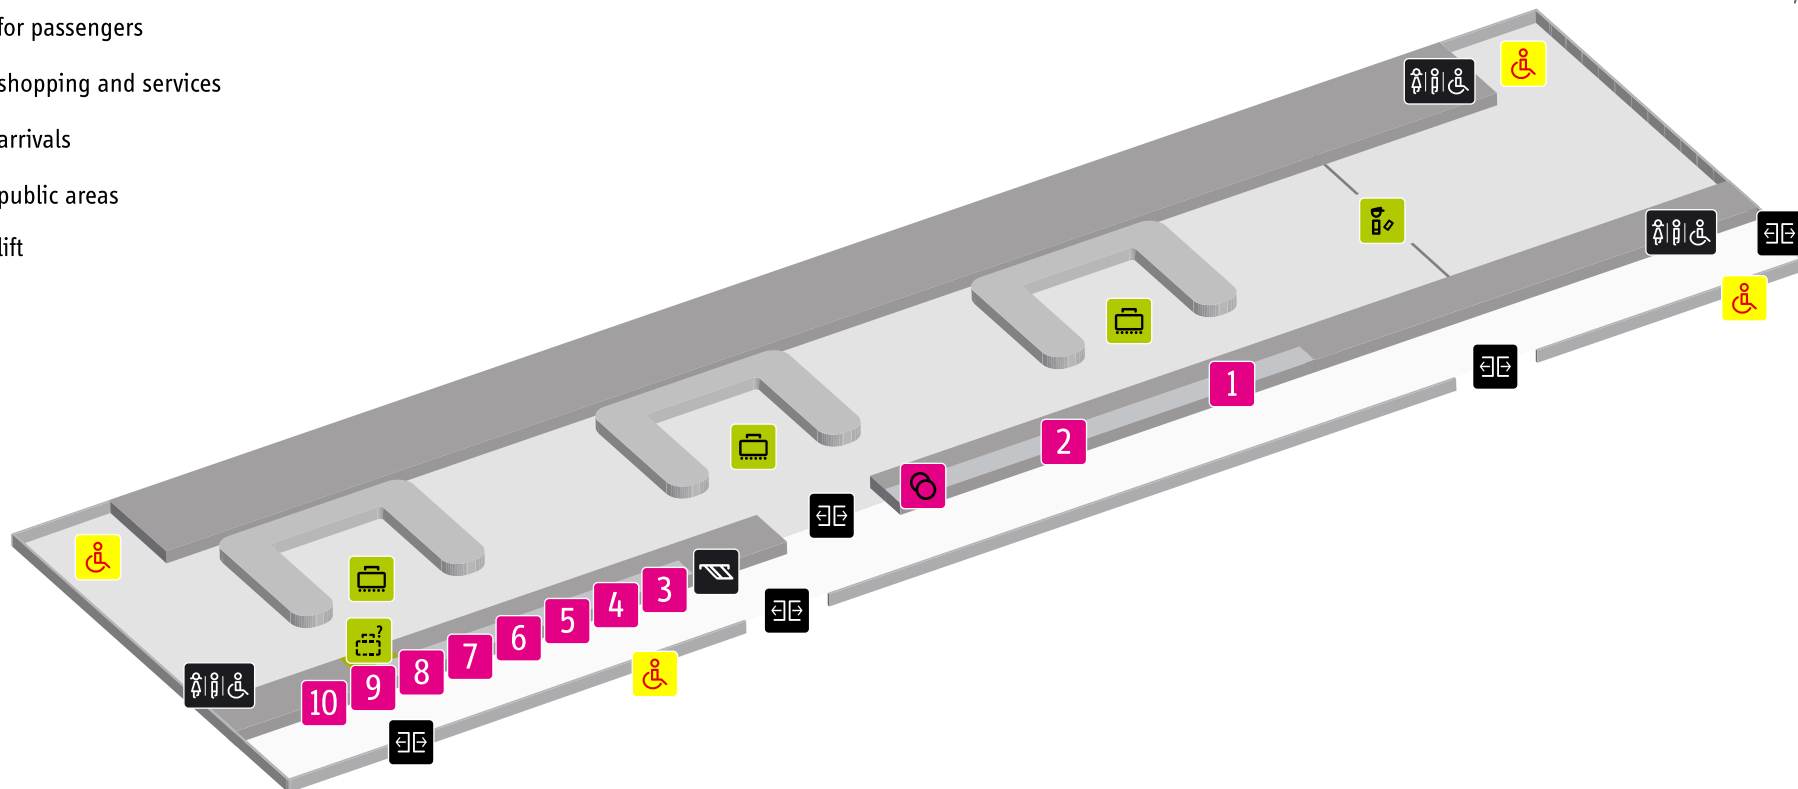

terminal C

- for passengers
- shopping and services
- arrivals
- public areas
- lift

- | | | |
|---|--|---|
|  entry/exit |  lost luggage | 5 car rental SIXT |
|  toilet |  money exchange | 6 car rental Hertz |
|  cash machine | 1 SO! Coffee | 7 car rental Budget |
|  PRM meeting-point | 2 1 Minute store | 8 car rental Europcar |
|  baggage claim | 3 car rental AVIS | 9 car rental GT-Cars |
|  document control | 4 car rental Express | 10 car rental Jolcar |